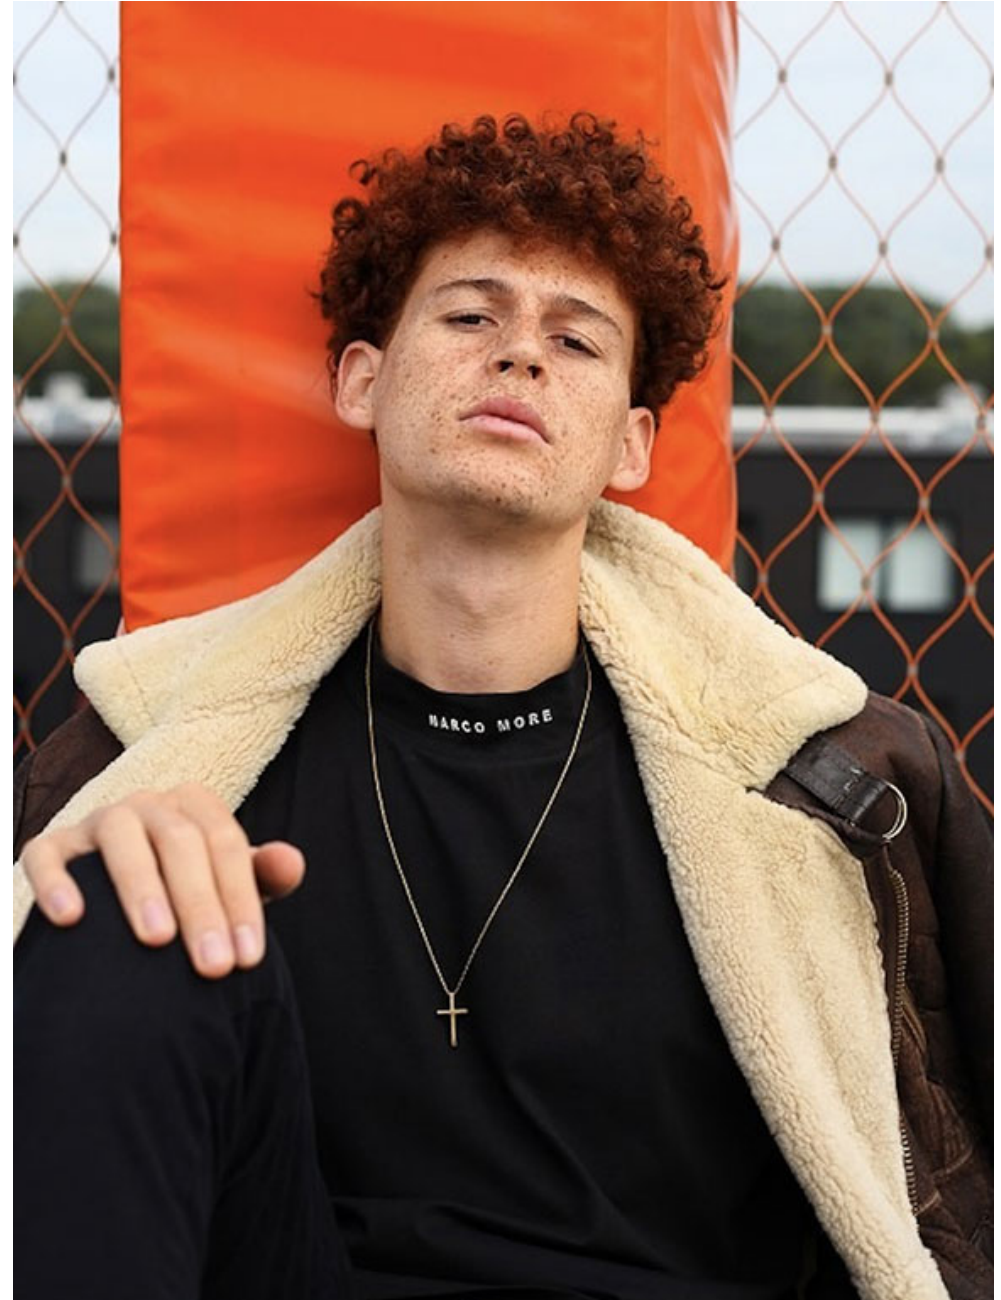

CAINE

Height **190** / Chest **95** / Waist **78** / Hip **97** / Size **102** / Shoes **45** / Hair **red** / Eyes **brown** /