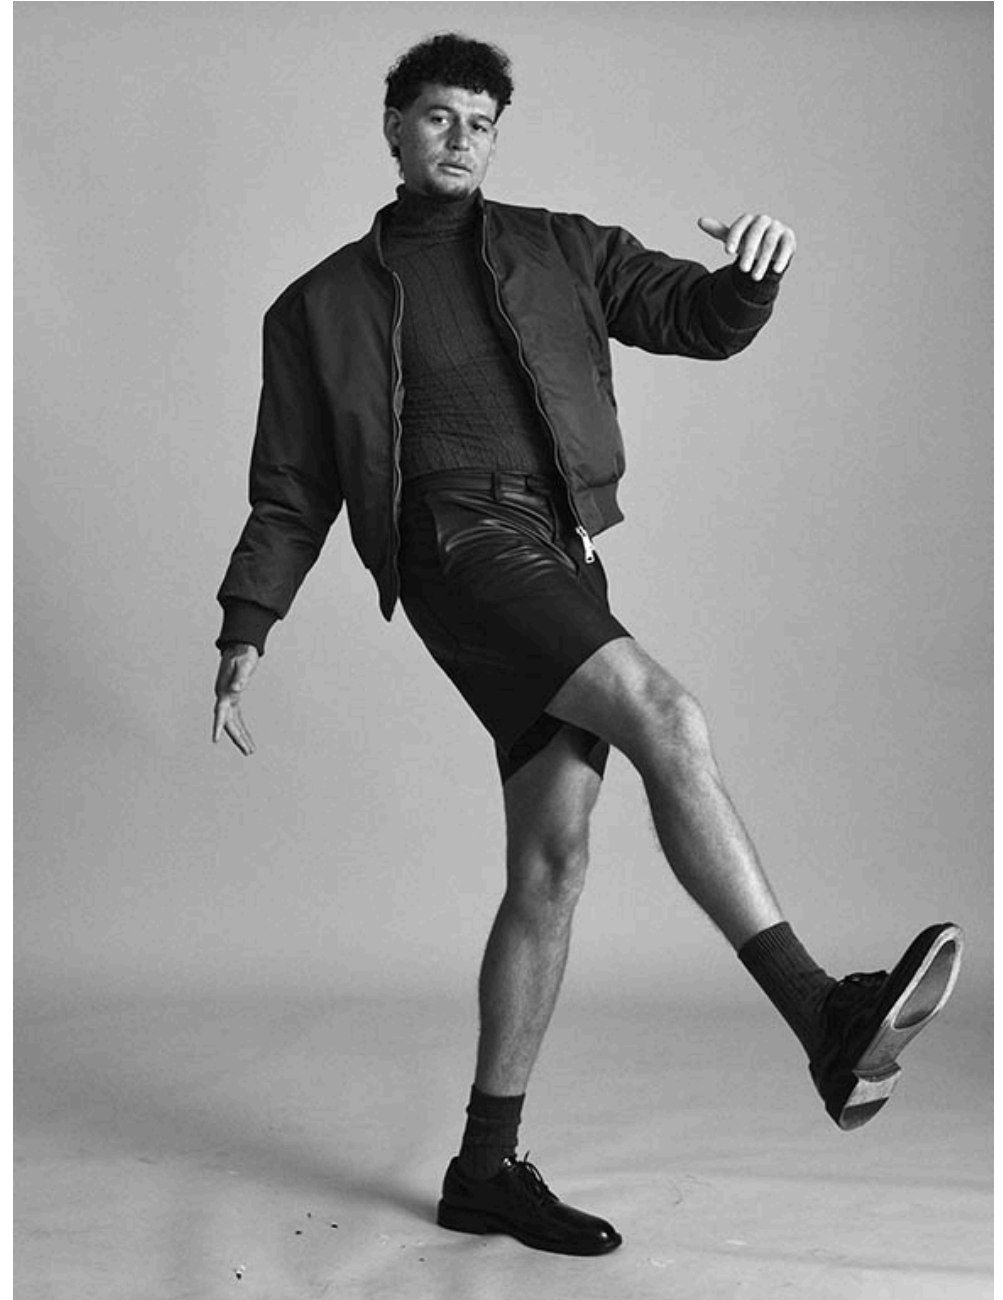

CAINE

Height **190** / Chest **95** / Waist **78** / Hip **97** / Size **102** / Shoes **45** / Hair **red** / Eyes **brown** /

CAINE

Height **190** / Chest **95** / Waist **78** / Hip **97** / Size **102** / Shoes **45** / Hair **red** / Eyes **brown** /