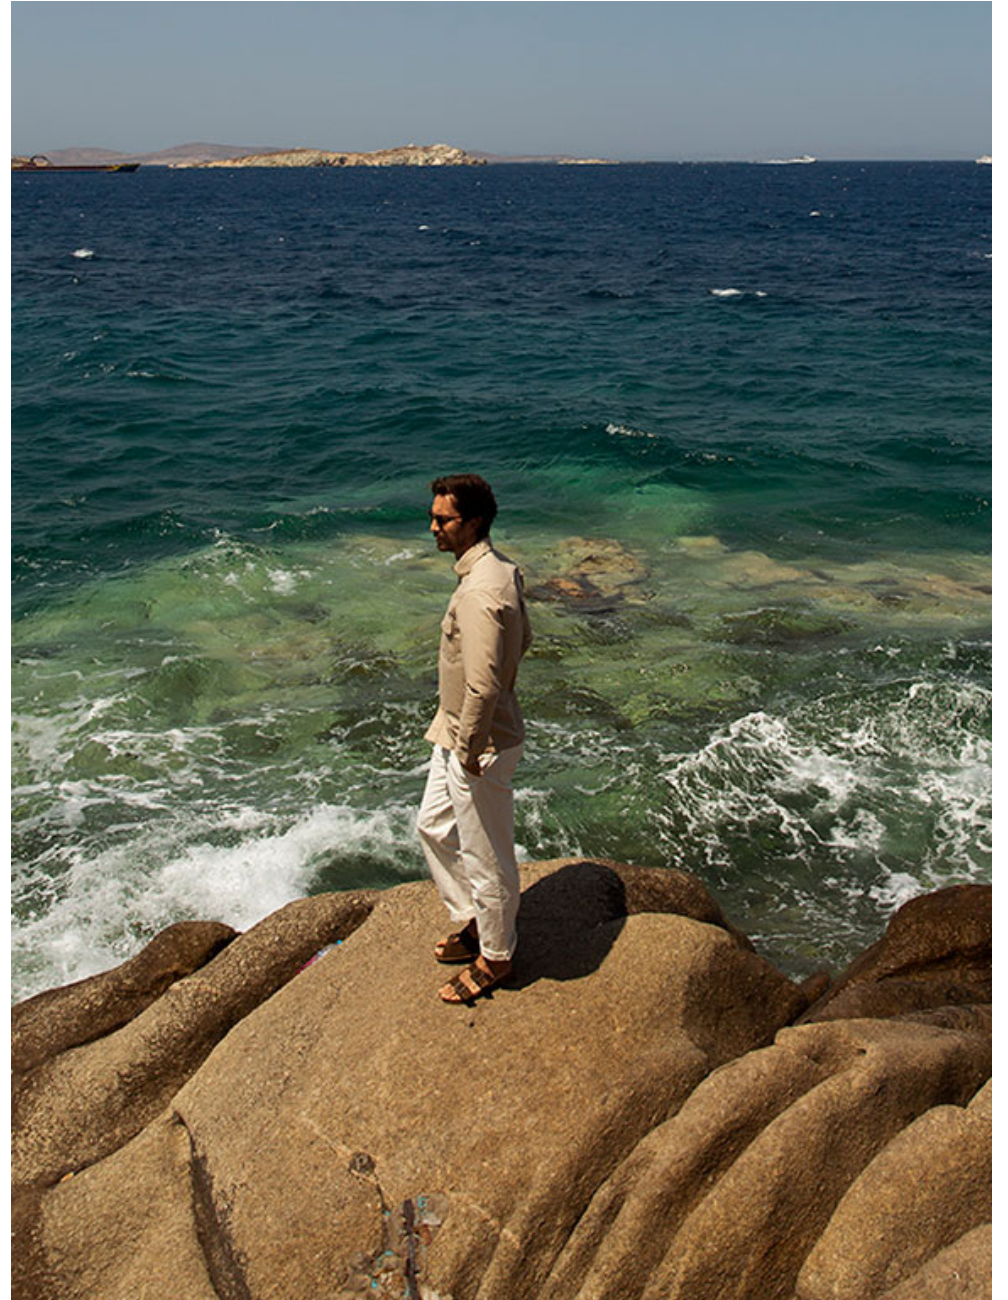

DIMITRIS L.

Height **188** / Chest **99** / Waist **81** / Hip **100** / Size **48-50** / Shoes **45** / Hair **brown** / Eyes **blue-green** /