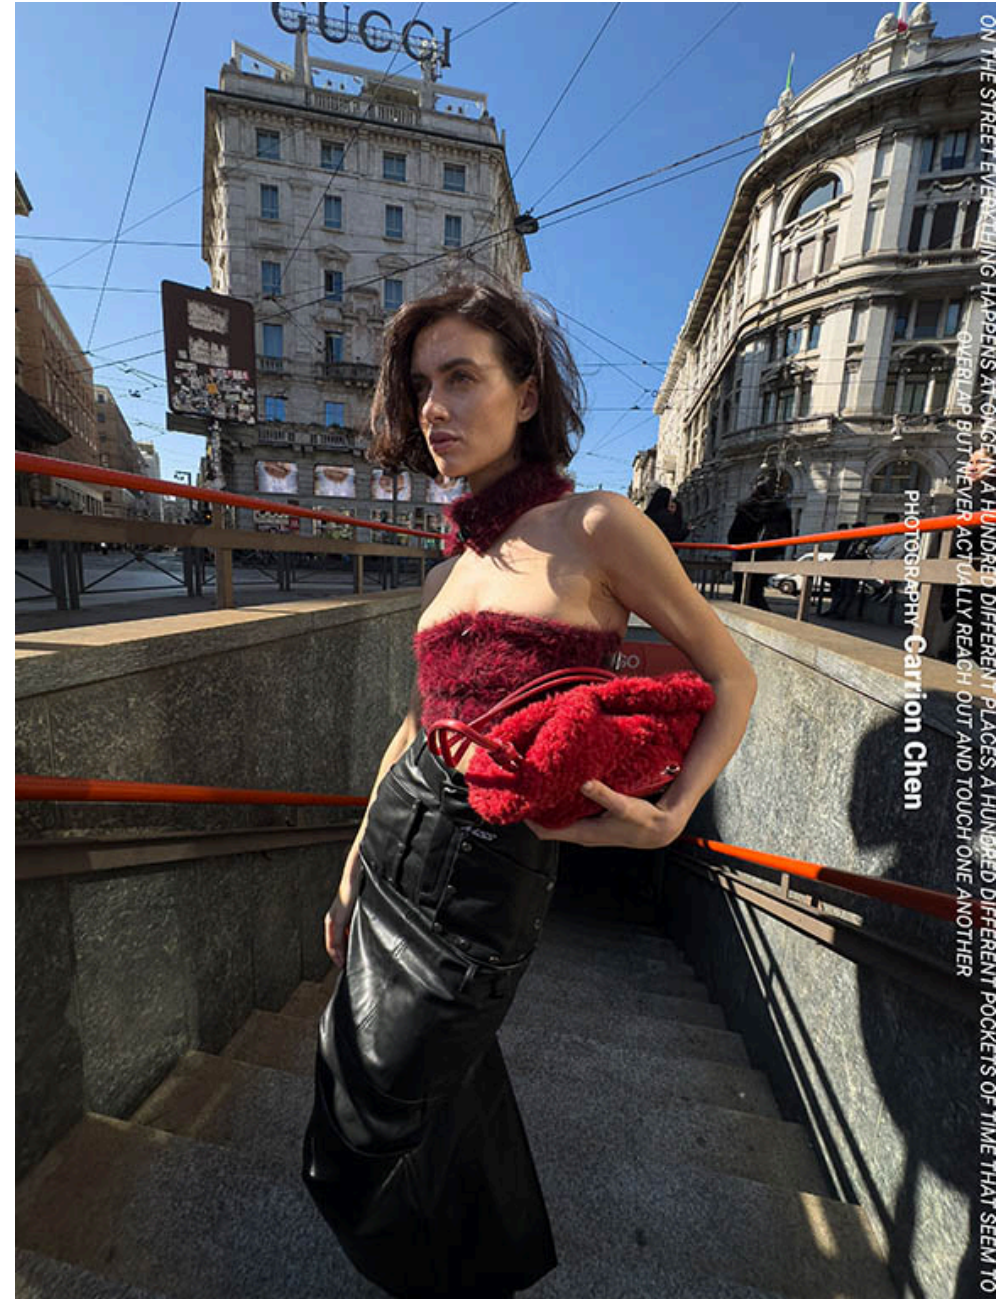

MARIA P.

Height 176 / Bust 86 / Waist 59 / Hip 90 / Size 34-36 / Shoes 39 / Hair dark brown / Eyes brown /