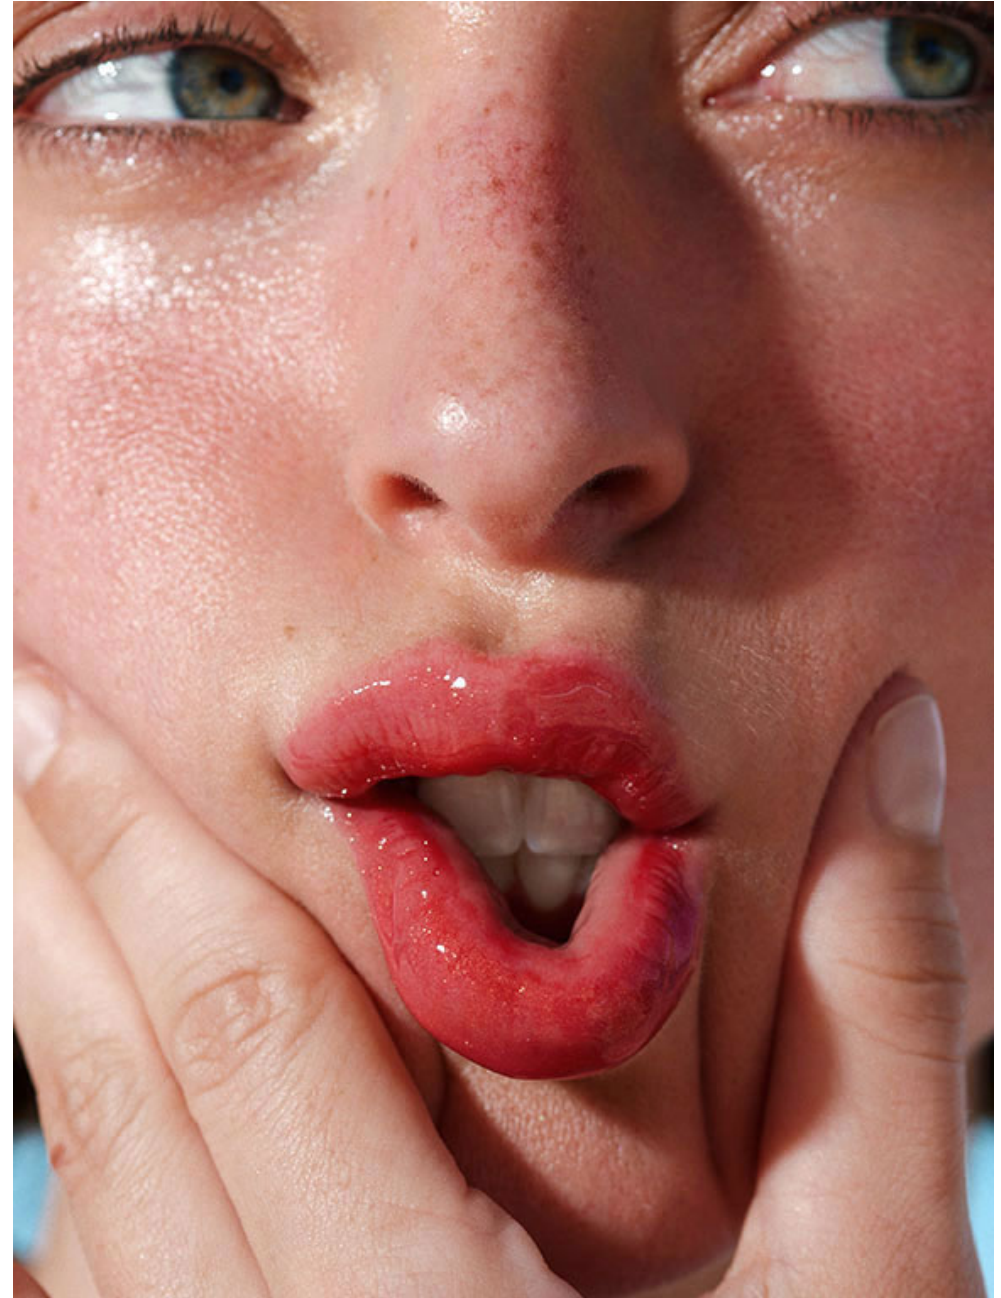

SARAH F.

Height **170** / Bust **83** / Waist **61** / Hip **90** / Size **34** / Shoes **37** / Hair **dark blonde** / Eyes **blue** /