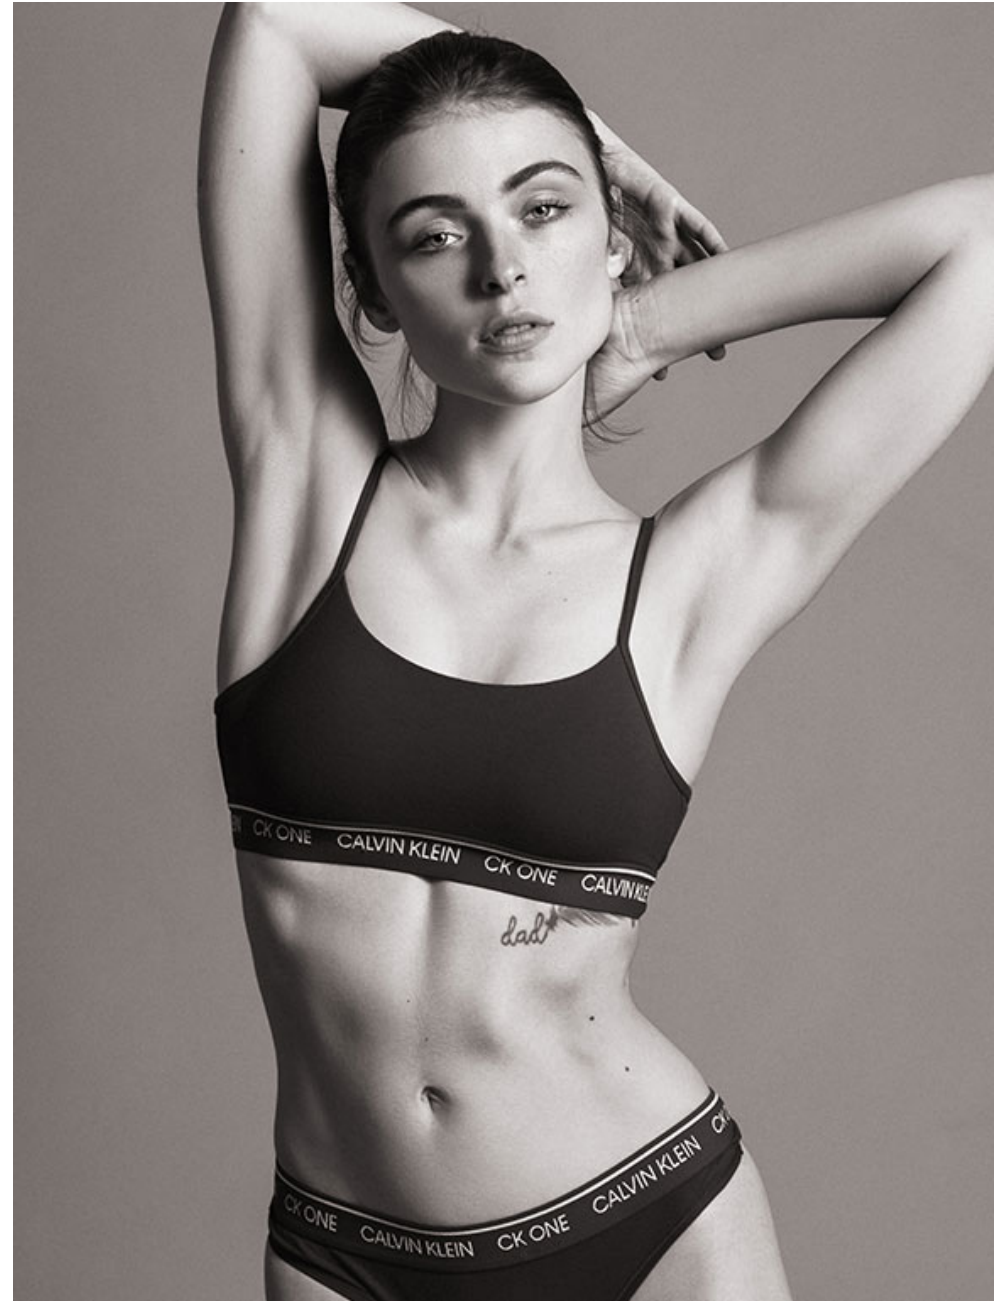

SARAH F.

Height **170** / Bust **83** / Waist **61** / Hip **90** / Size **34** / Shoes **37** / Hair **dark blonde** / Eyes **blue** /