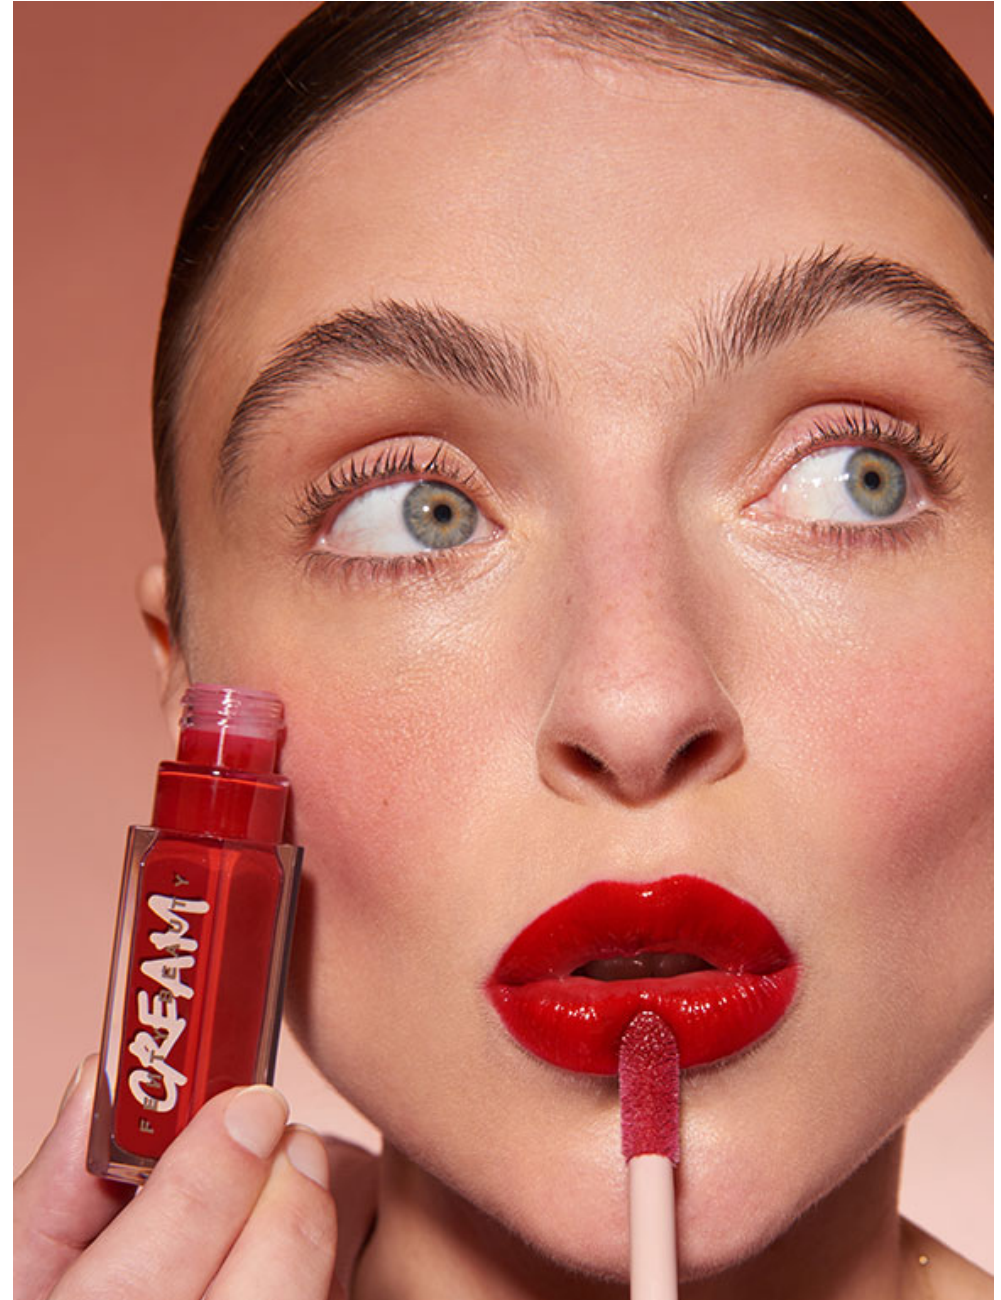

SARAH F.

Height **170** / Bust **83** / Waist **61** / Hip **90** / Size **34** / Shoes **37** / Hair **dark blonde** / Eyes **blue** /