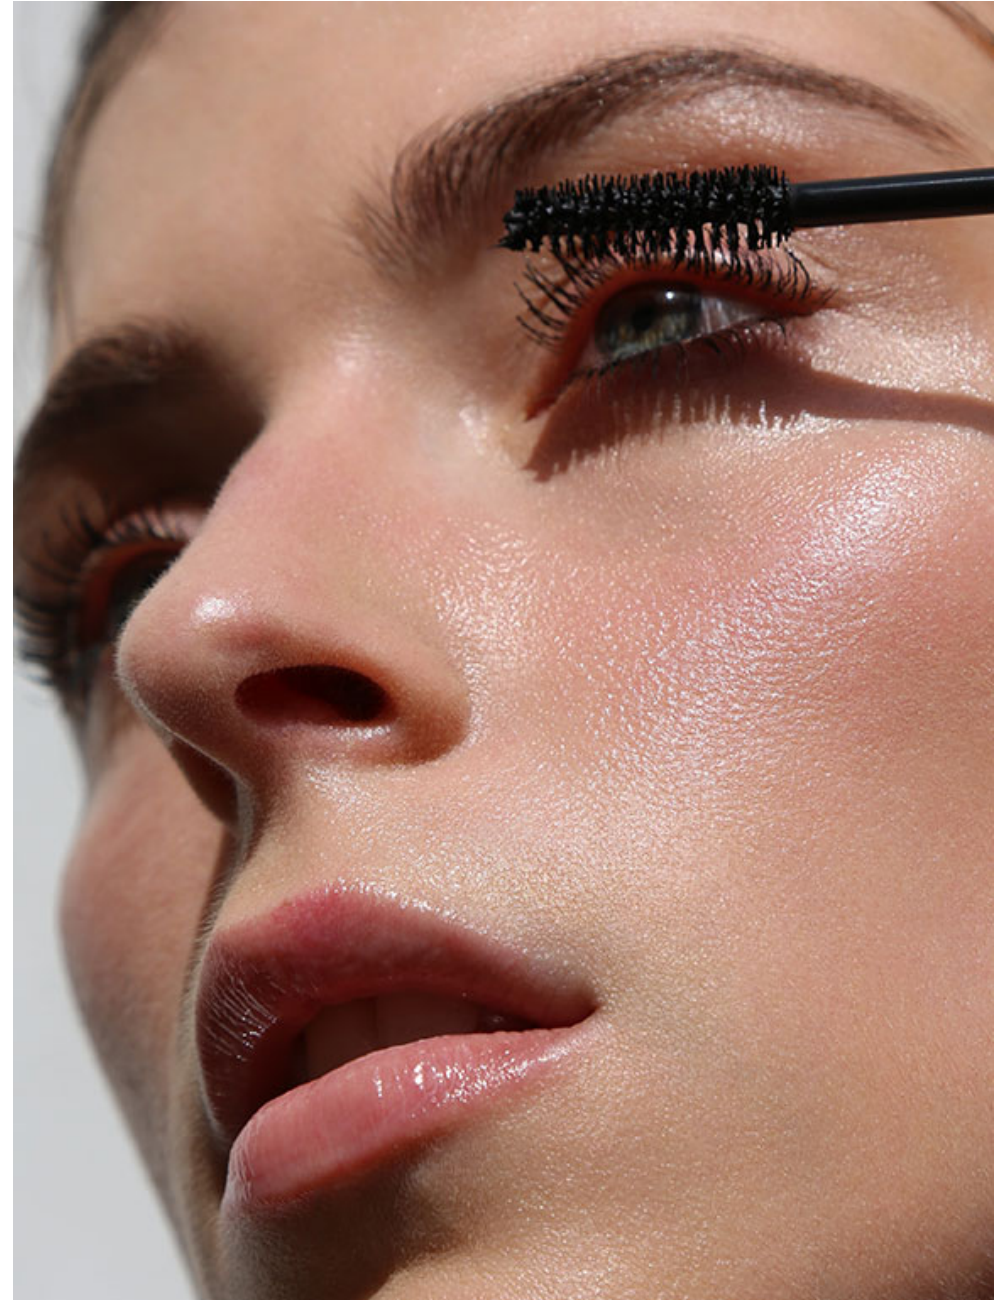

SARAH F.

Height **170** / Bust **83** / Waist **61** / Hip **90** / Size **34** / Shoes **37** / Hair **dark blonde** / Eyes **blue** /