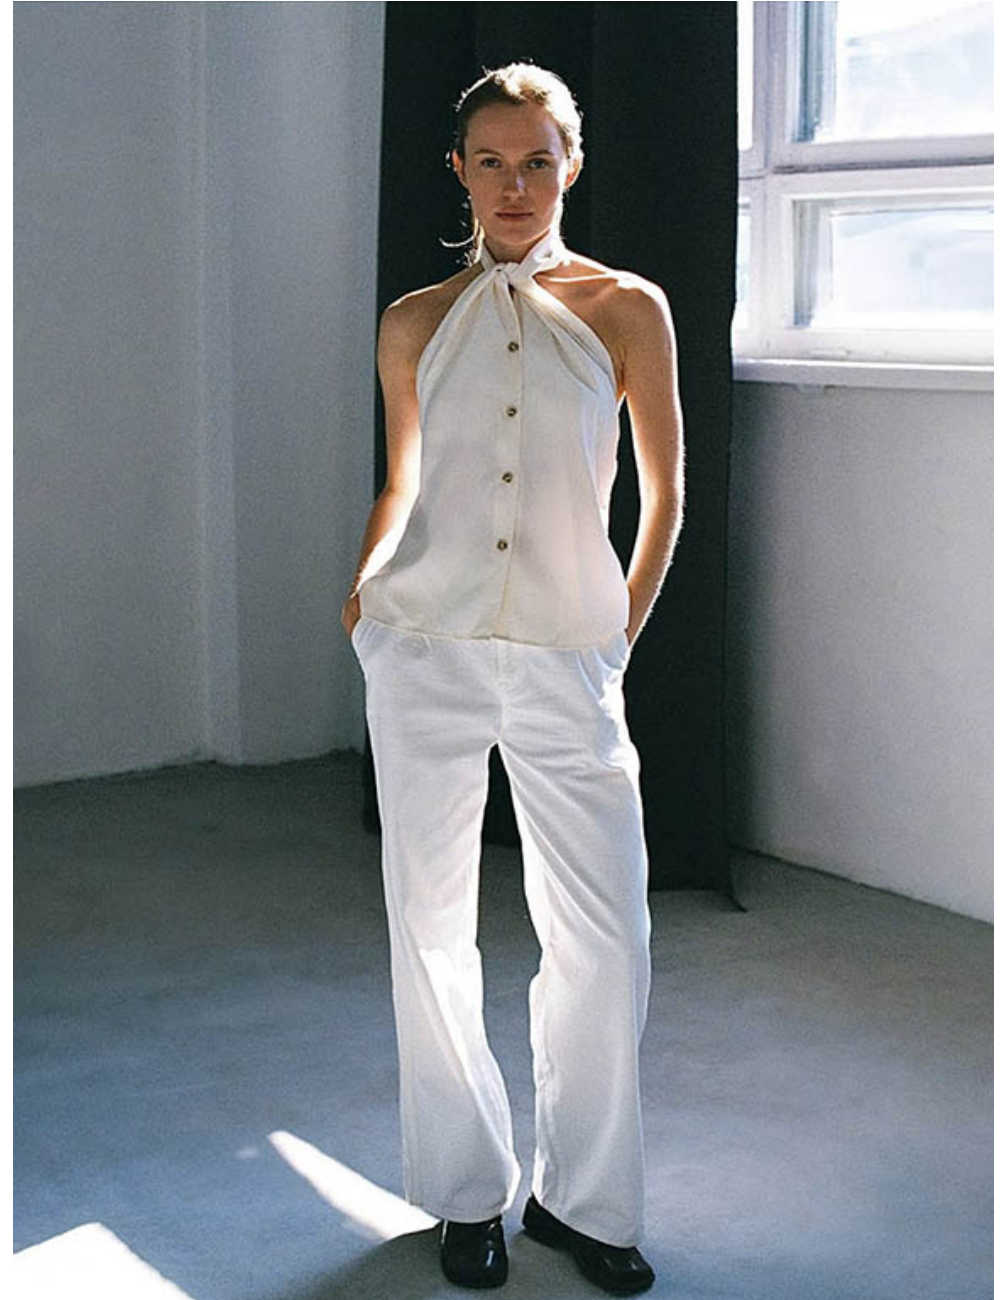

KRISS Y.

Height **175** / Bust **82** / Waist **60** / Hip **90** / Size **36** / Shoes **40** / Hair **dark blonde** / Eyes **blue** /