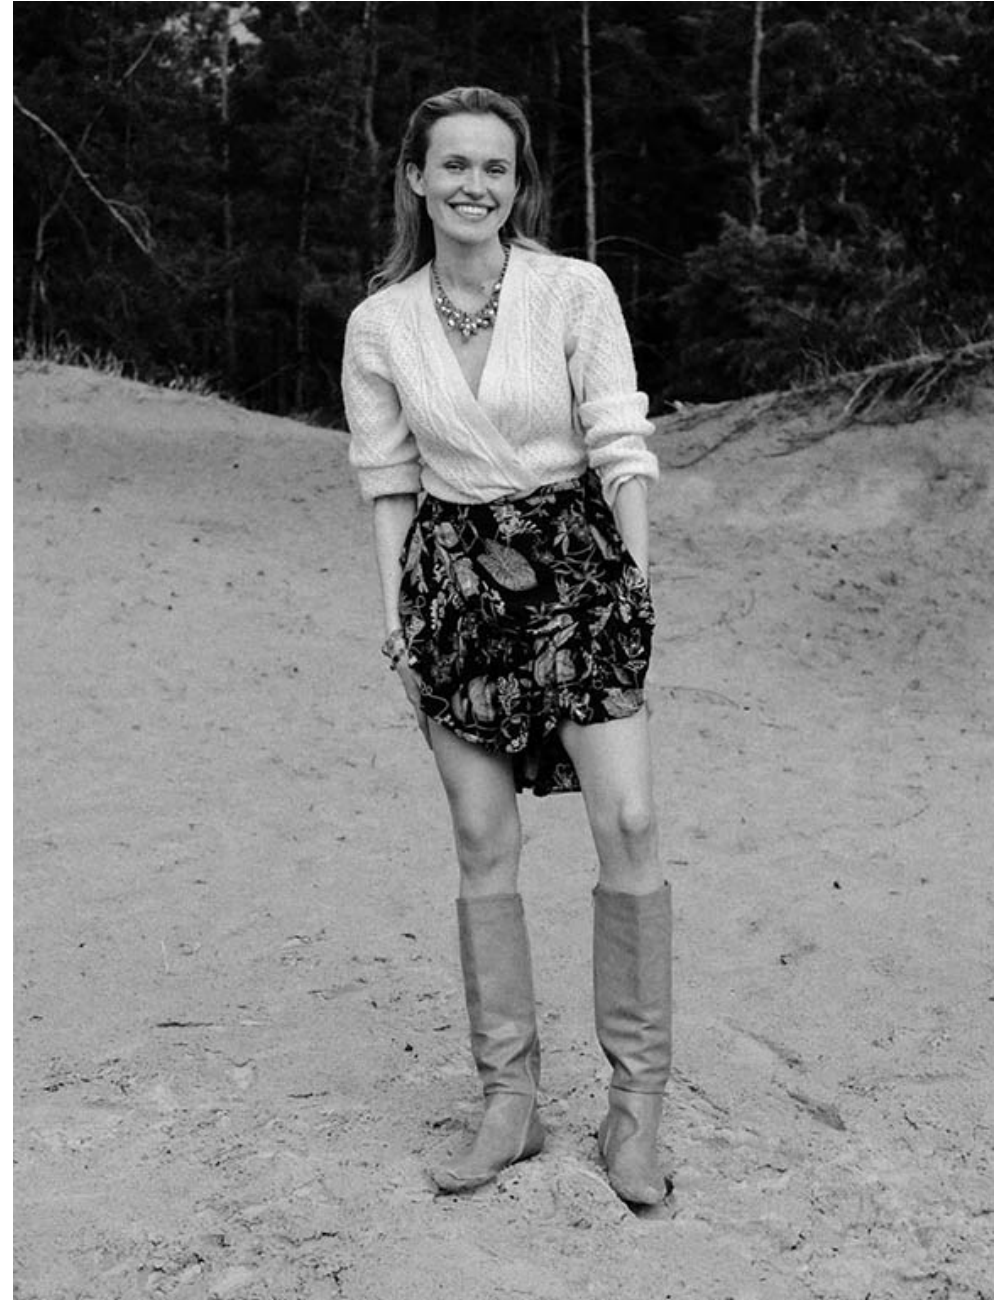

KRISS Y.

Height **175** / Bust **82** / Waist **60** / Hip **90** / Size **36** / Shoes **40** / Hair **dark blonde** / Eyes **blue** /