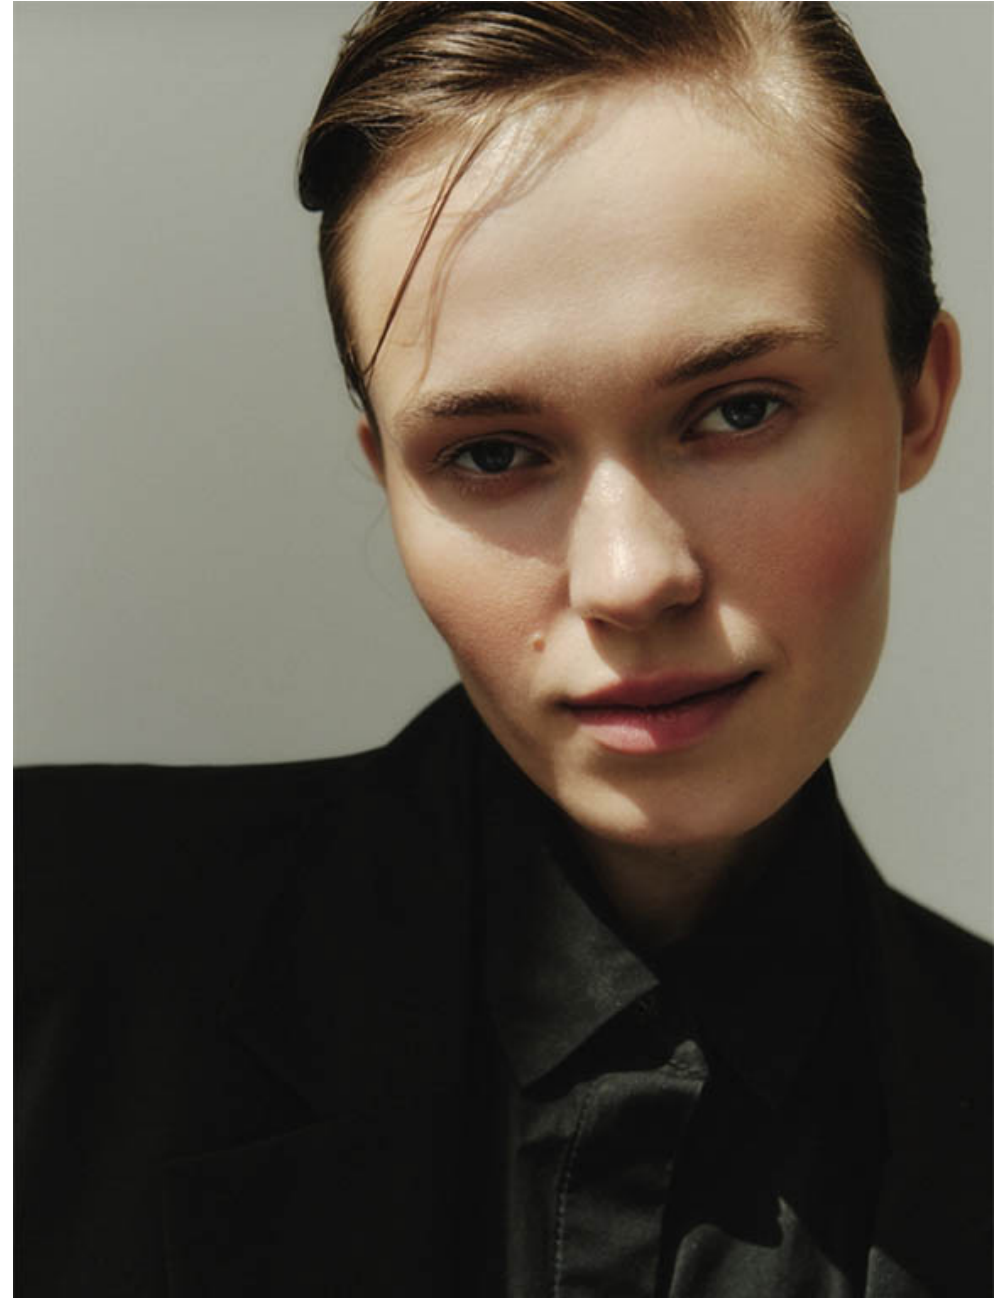

KRISS Y.

Height **175** / Bust **82** / Waist **60** / Hip **90** / Size **36** / Shoes **40** / Hair **dark blonde** / Eyes **blue** /