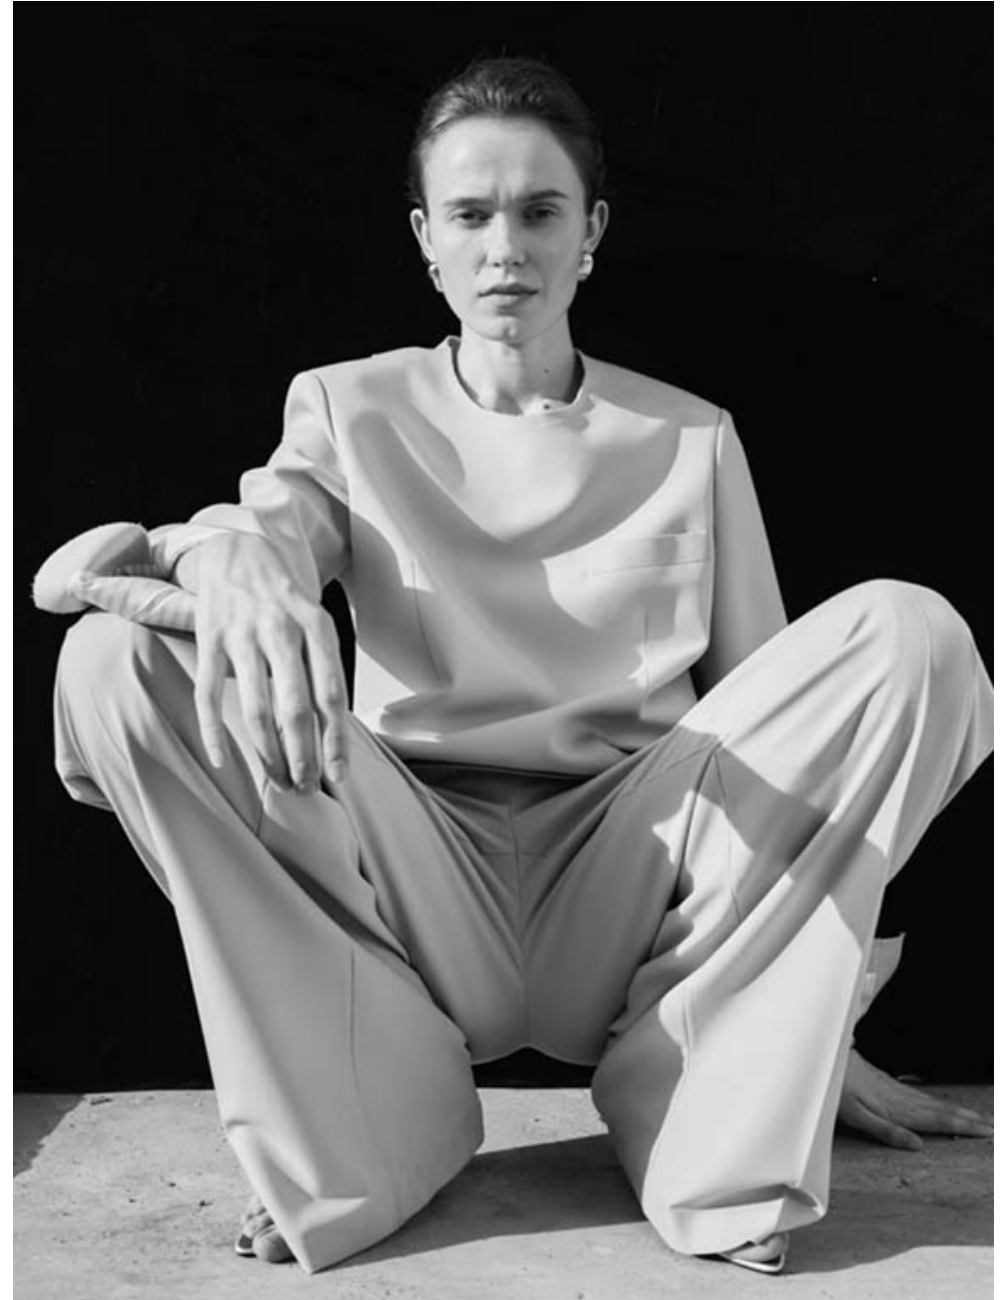

KRISS Y.

Height **175** / Bust **82** / Waist **60** / Hip **90** / Size **36** / Shoes **40** / Hair **dark blonde** / Eyes **blue** /