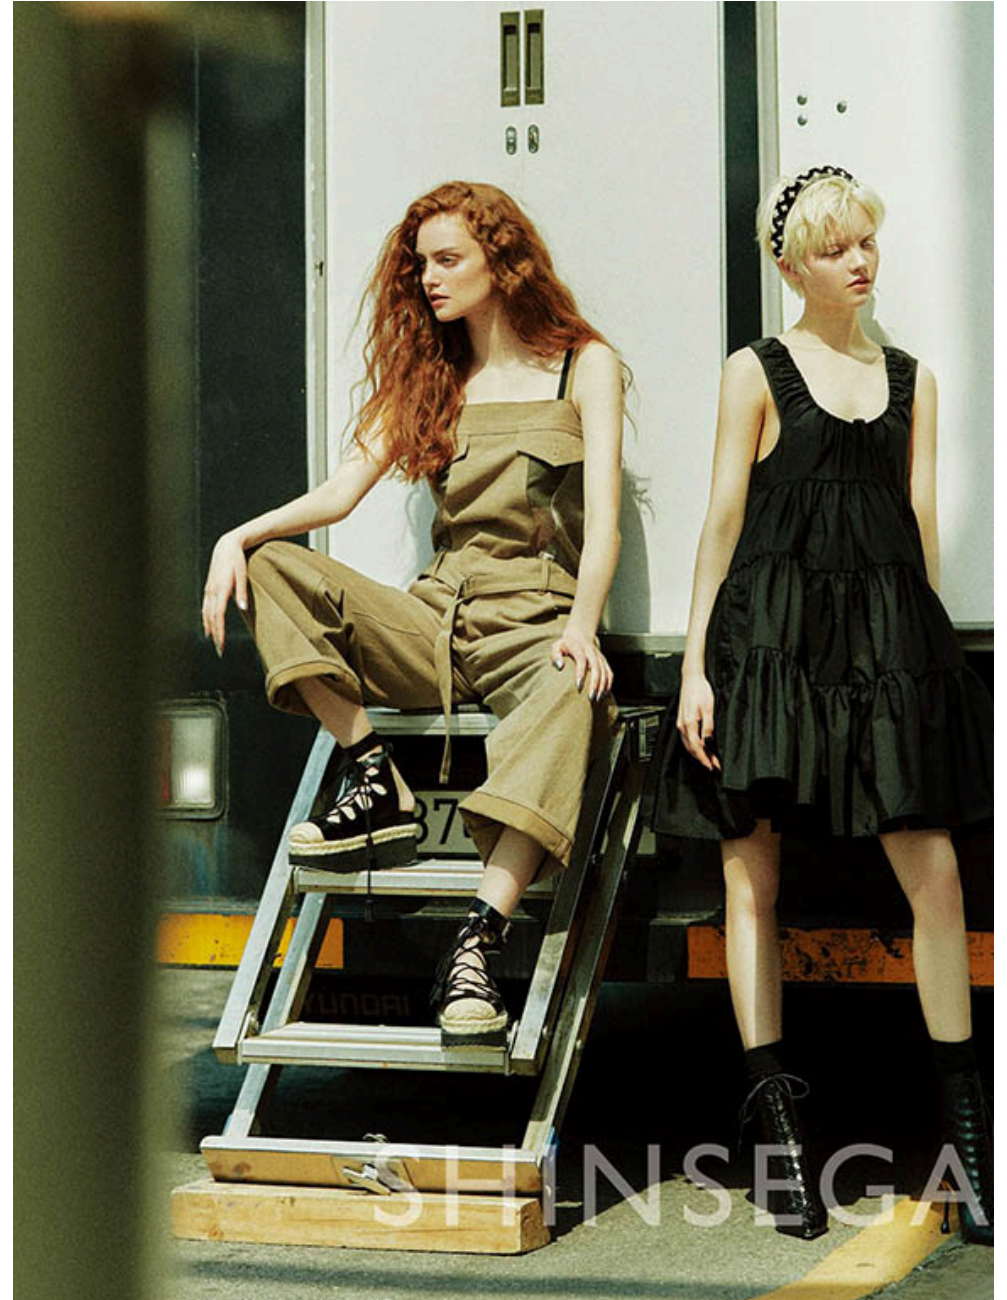

RADENA T.

Height 177 / Bust 86 / Waist 61 / Hip 91 / Size 34-36 / Shoes 39 / Hair red / Eyes green /