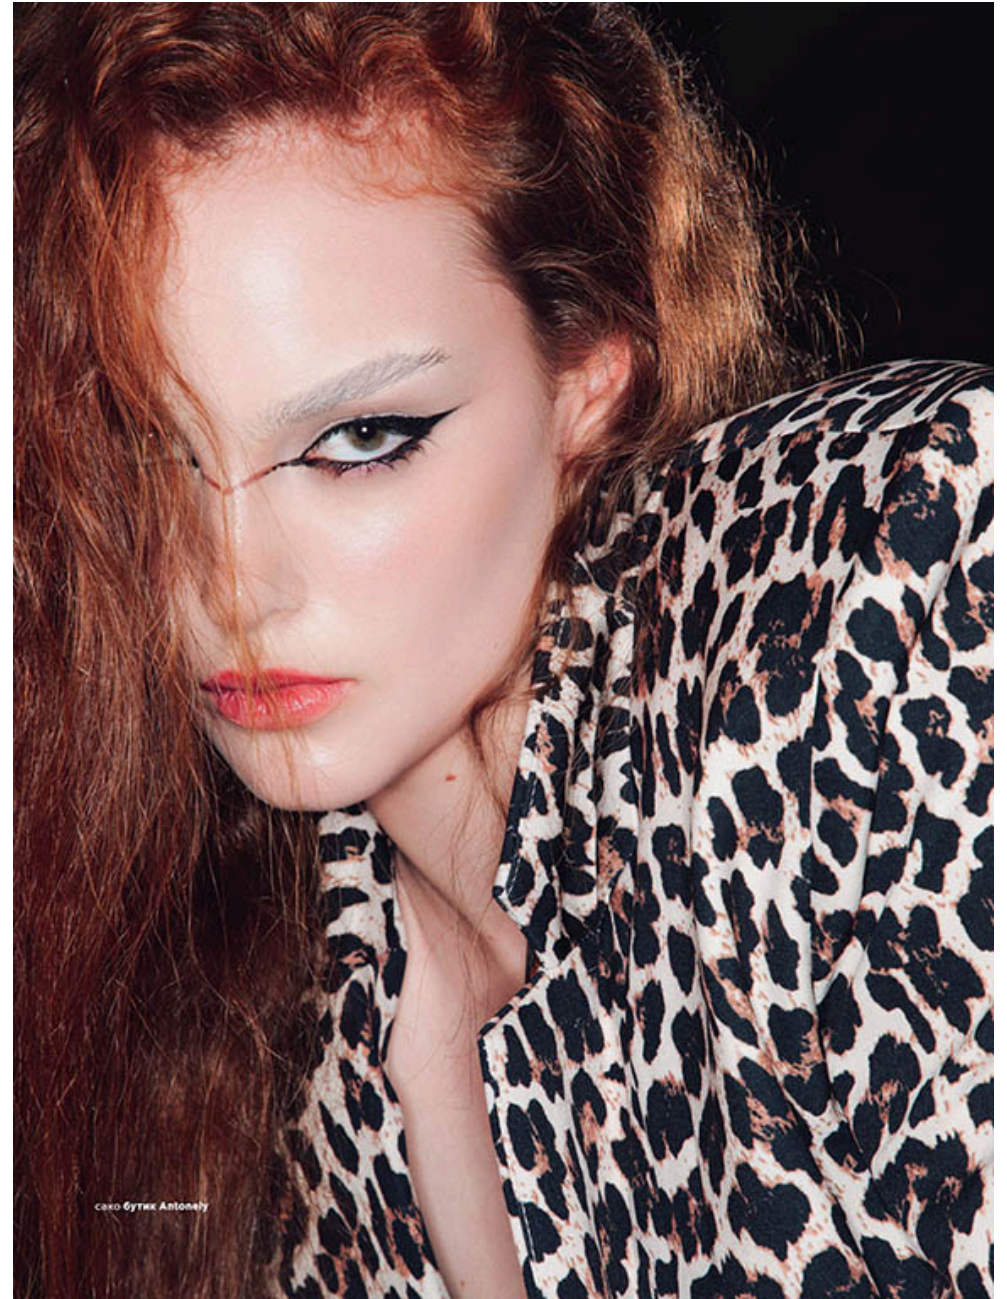

RADENA T.

Height 177 / Bust 86 / Waist 61 / Hip 91 / Size 34-36 / Shoes 39 / Hair red / Eyes green /