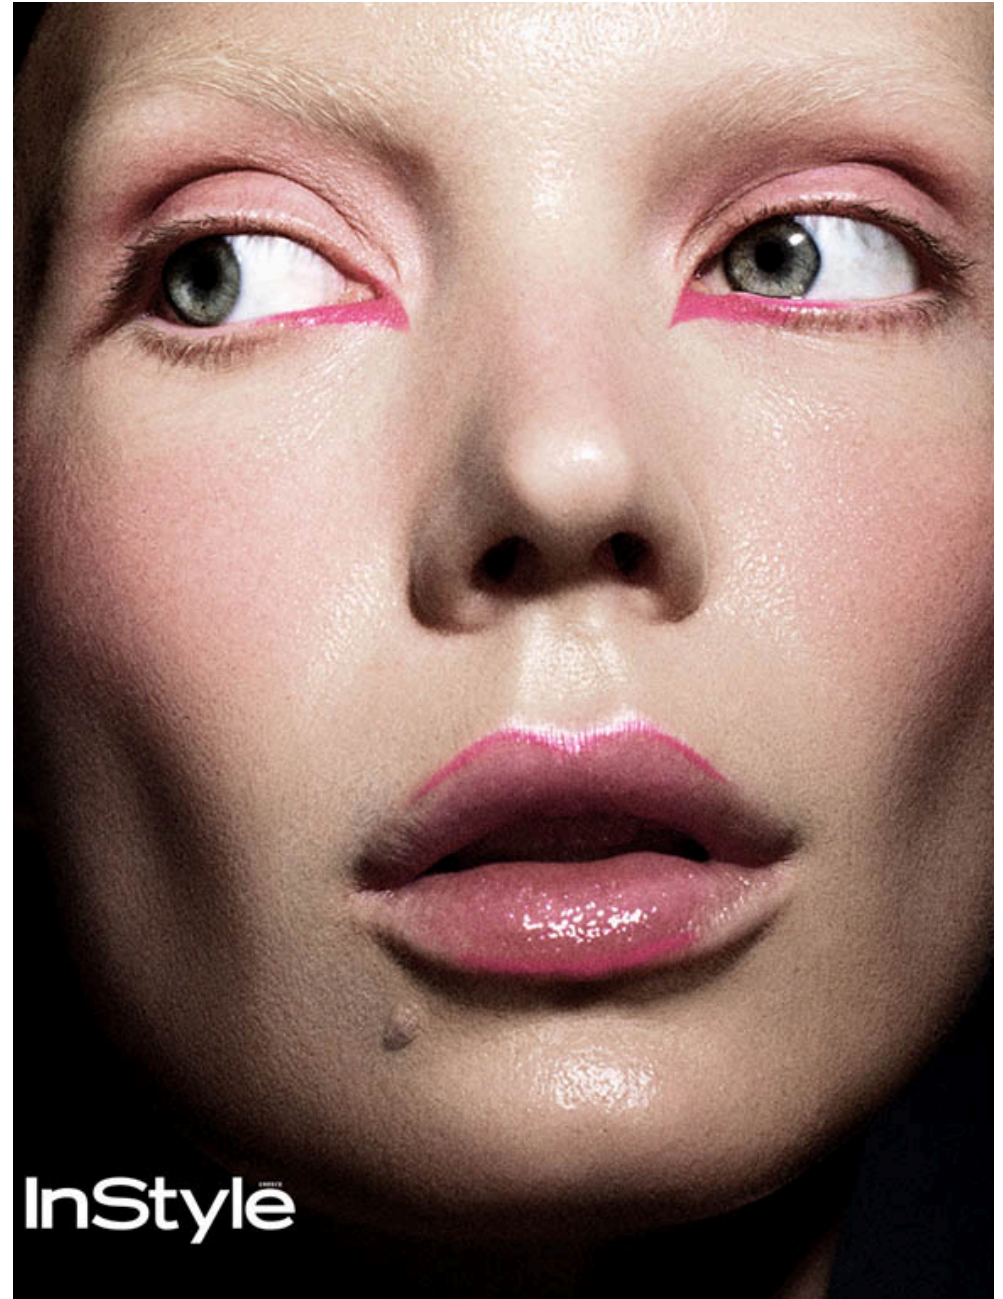

JOLINA

Height 176 / Bust 82 / Waist 65 / Hip 89 / Size 34-36 / Shoes 39 / Hair light blonde / Eyes green-blue /

go play
4PLAY — MGMT

InStyle