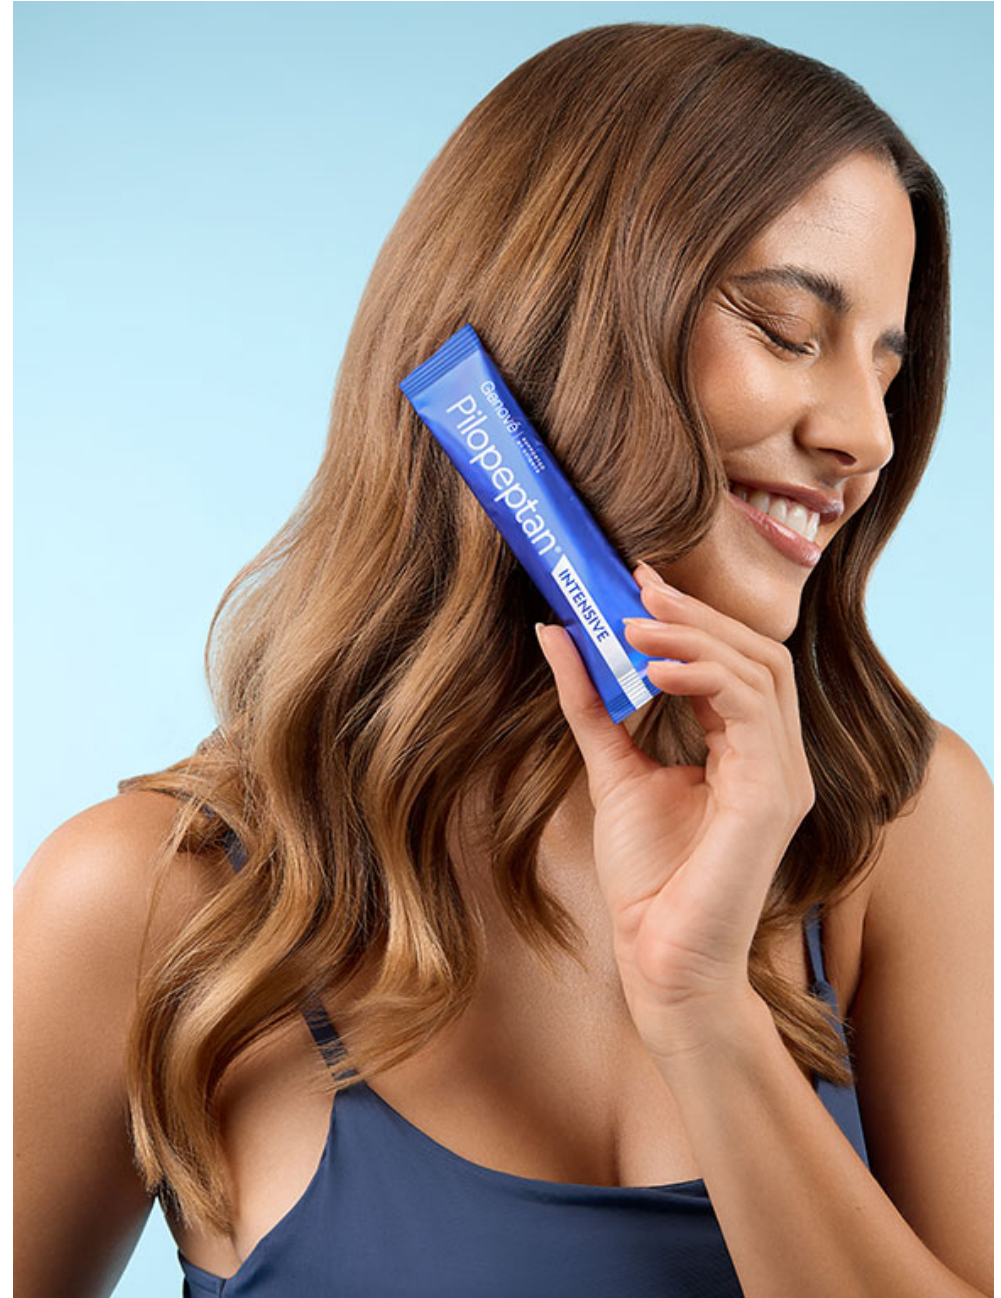

ALICIA C.

Height **175** / Bust **85** / Waist **63** / Hip **94** / Size **36** / Shoes **39** / Hair **brown** / Eyes **blue** /