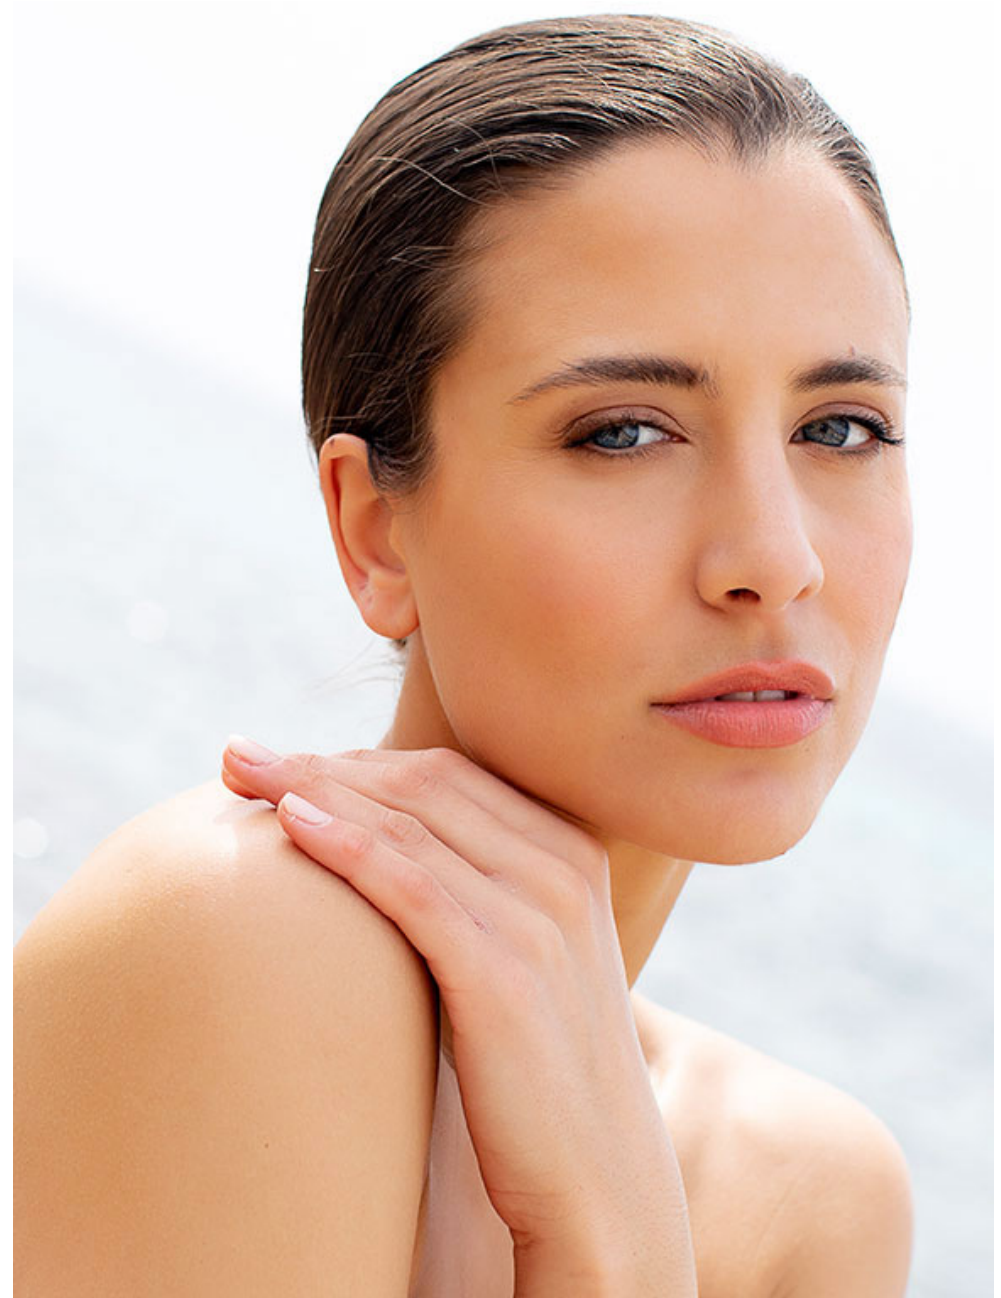

ALICIA C.

Height **175** / Bust **85** / Waist **63** / Hip **94** / Size **36** / Shoes **39** / Hair **brown** / Eyes **blue** /