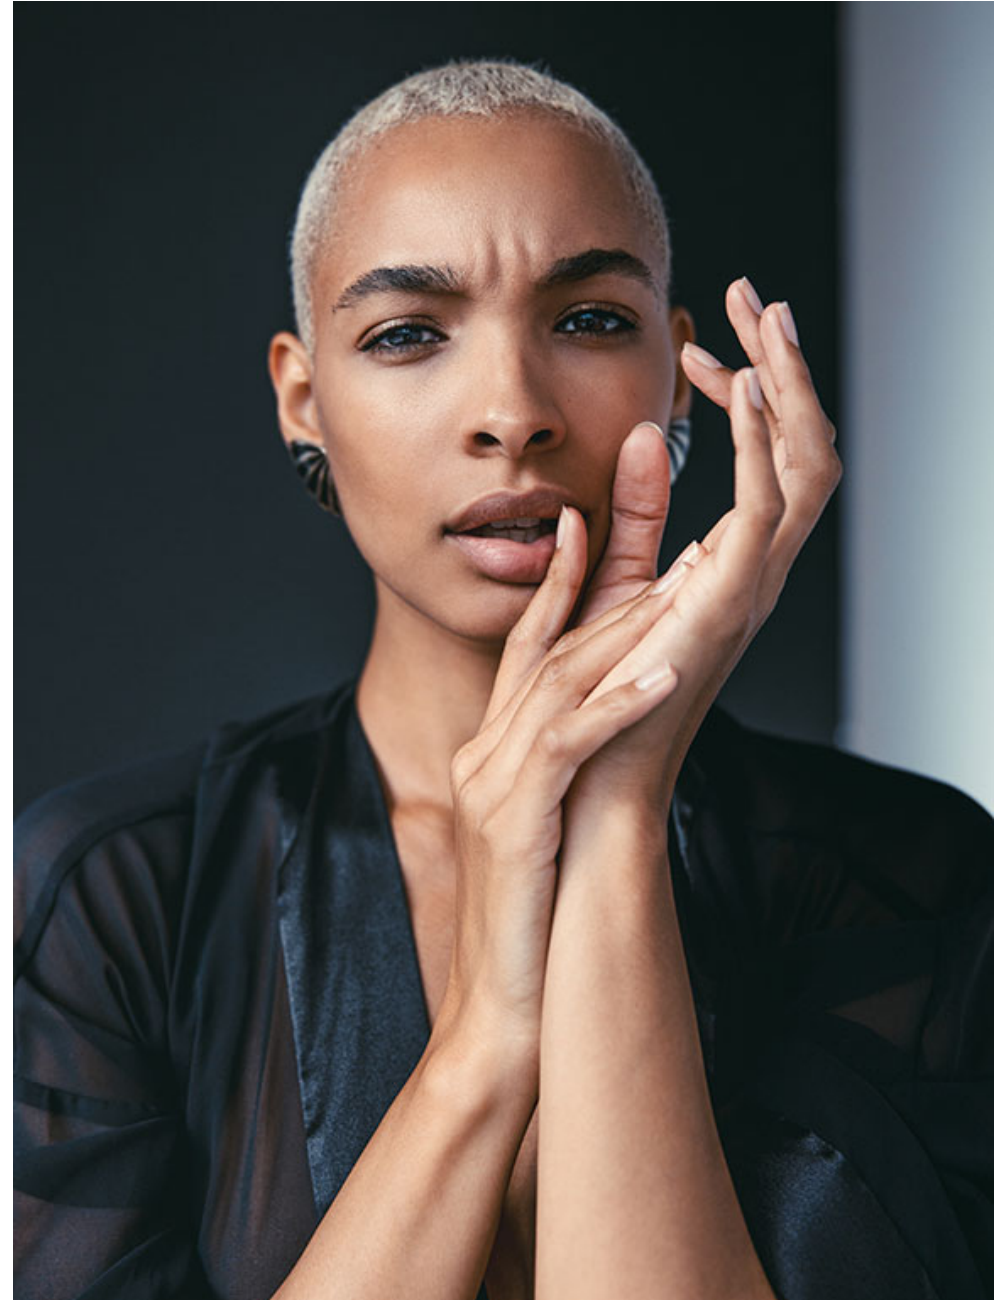

ELI

Height **172** / Bust **82** / Waist **67** / Hip **97** / Size **36-38** / Shoes **40** / Hair **black** / Eyes **brown** /

go play
4PLAY — MGMT