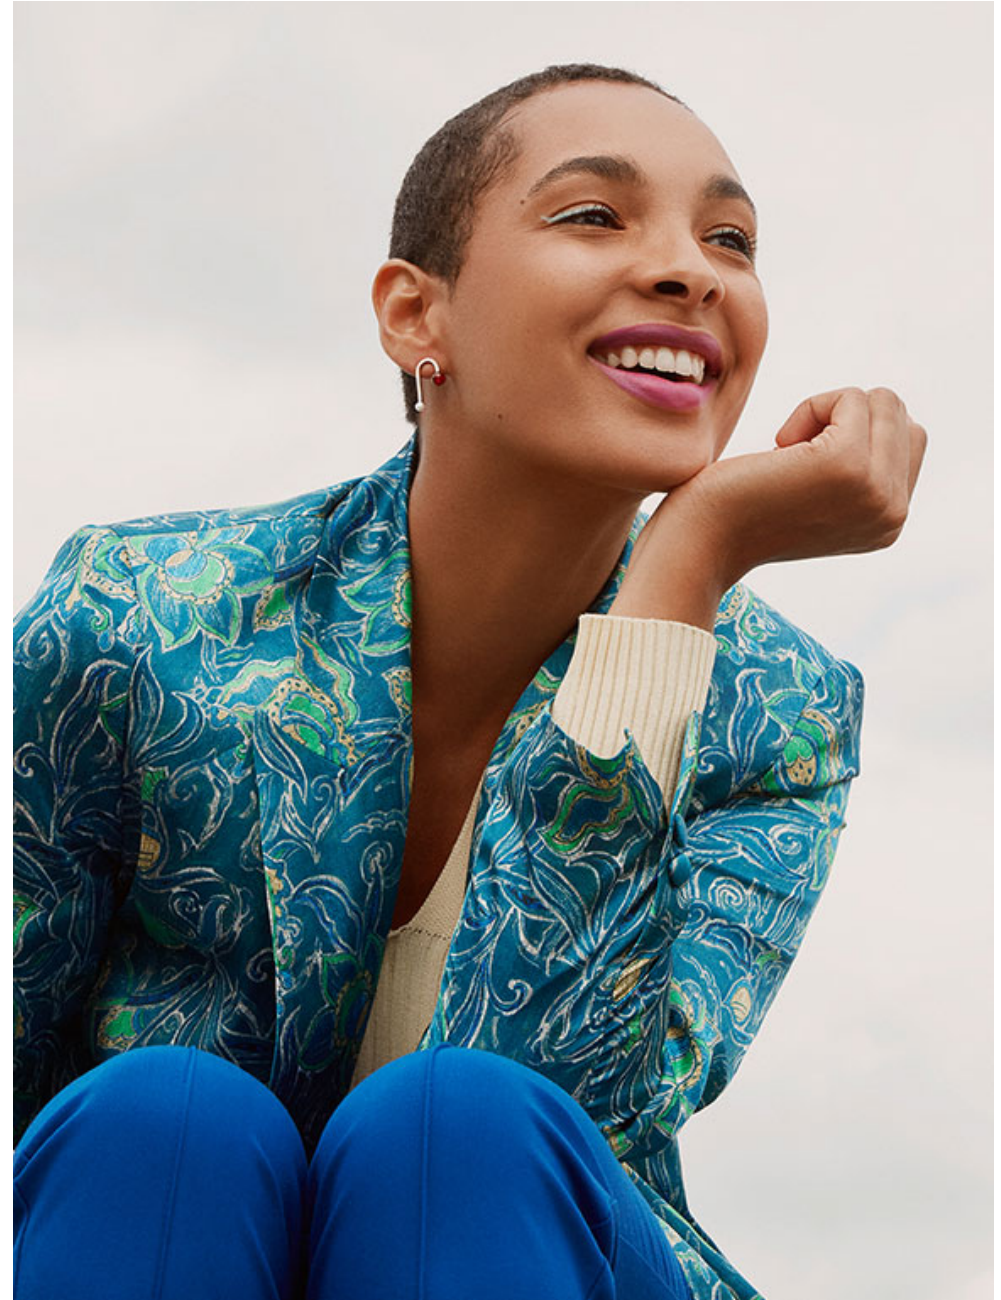

ELI

Height 172 / Bust 82 / Waist 67 / Hip 97 / Size 36-38 / Shoes 40 / Hair black / Eyes brown /

go play
4PLAY — MGMT